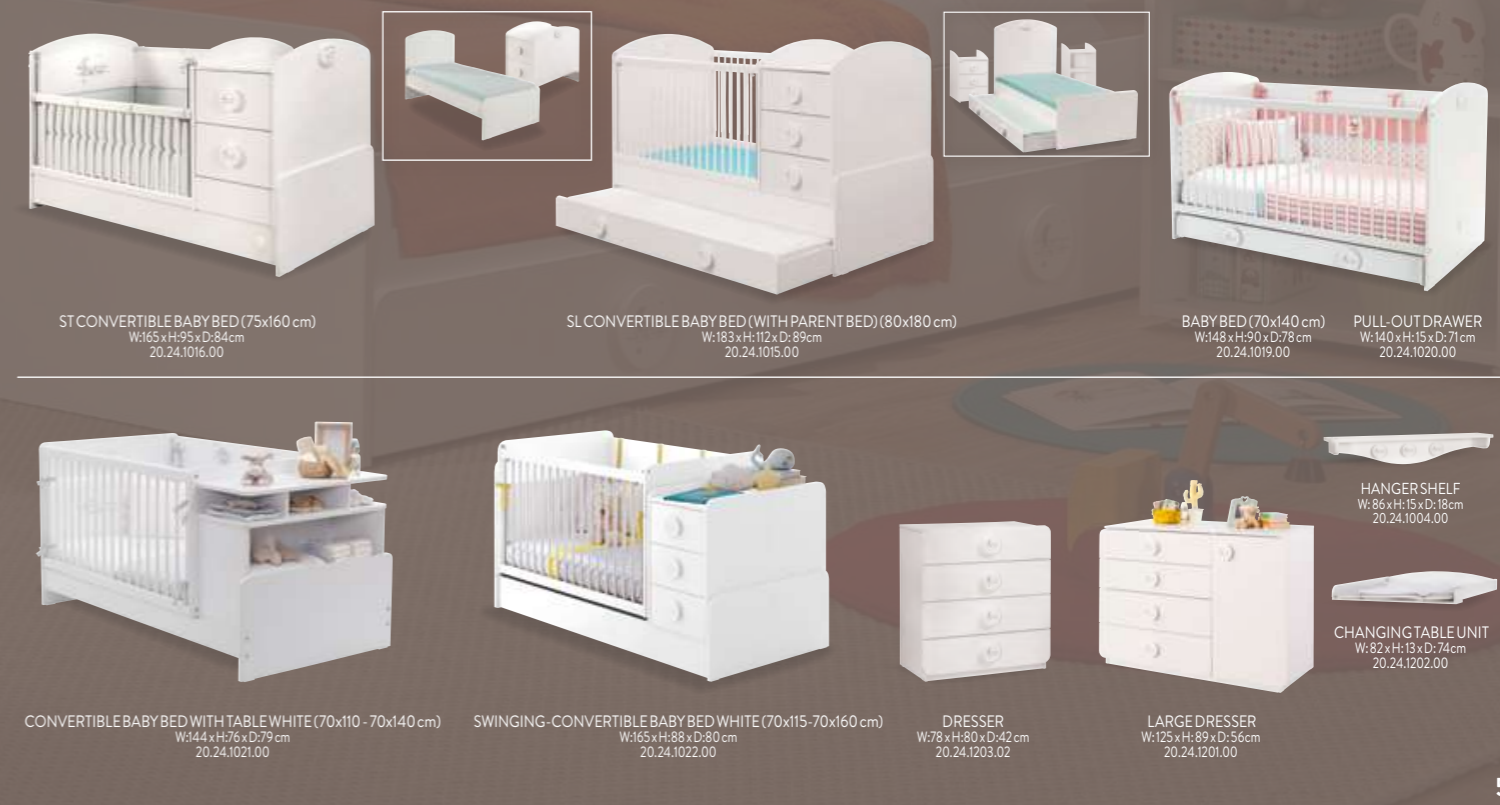

DAYBED PULL-OUT BED WHITE (90x200cm)
W:200xH:18xD:94cm
20.00.1310.00

3 DOORS WARDROBE
W:141xH:203xD:58 cm
20.21.1002.03

CONVERTIBLE BABY BED (WITH PARENT BED) (80x180cm)
W:189 x H:118 x D:101cm
20.21.1015.00

DRESSER
W:90 x H:88 x D:49cm
20.21.1201.01

HANGER SHELF
W:75 x H:30 x D:22cm
20.21.1004.00

3 DOORS WARDROBE
W:136xH:195xD:56cm
20.31.1002.00

2 DOORS WARDROBE
W:104xH:195xD:56cm
20.31.1001.01

ST CONVERTIBLE BABY BED (75x160 cm)
W:164xH:90xD:84 cm
20.31.1016.00

SL CONVERTIBLE BABY BED (WITH PARENT BED) (80x180 cm)
W:185xH:103xD:87 cm
20.31.1015.00

DRESSER WITH DESK
W:85xH:95xD:52cm
20.31.1201.01

HANGER SHELF
W:82xH:25xD:16cm
20.31.1004.00

Romantica Baby

3 DOORS WARDROBE
W:132xH:200xD:56cm
20.21.1005.00

2 DOORS WARDROBE WITH WINDOW
W:115xH:200xD:56cm
20.21.1007.00

ST CONVERTIBLE BABY BED (75x160cm)
W:163xH:100xD:85cm
20.21.1016.00

BABY PULL-OUT DRAWER
W:140xH:15xD:71cm
20.21.1020.00

BABY BED (70x140cm)
W:148xH:84xD:78cm
20.21.1019.00